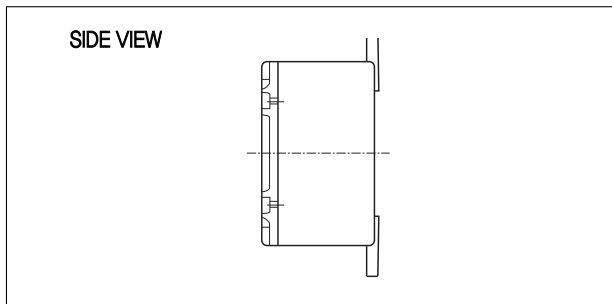

EXP Remote Display

Remote Display

>Model EXP900

Explosion Proof : EX IIB + H₂T₆

>DIMENSIONS

unit:mm

>Large Display Series DA-MR900 Series

- High brightness FND
- Easy to check the weight from far distance
- Wall mounting type
- Uniform brightness and Wide angle viewing

DA-MR300

DA-MR330

DA-MR940

DA-MR960

>SPECIFICATIONS

Model	MR900	MR930	MR940	MR960
Digits	5 DIGIT (99999)			
Size of digit(mm)	33(W) X 75(H)	43(W) X 76(H)	60(W) X 100(H)	87(W) X 150(H)
Size(inch)	2.3	3	4	6
Display	7 Segment high brightness FND			
Interface	RS-232C & CURRENT LOOP			
Dimensions	360(W) X 150(D) X 120(H)	500(W) X 155(D) X 155(H)	700(W) X 210(D) X 180(H)	850(W) X 205(D) X 205(H)
Weight(kg)	About 3.6	About 5.3	About 7.5	About 15.2
Power	AC 85 ~ 264V	AC 85 ~ 264V	AC 85 ~ 264V	AC 110 ~ 220V