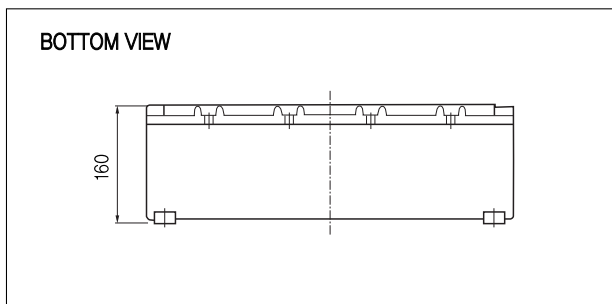

EXP Remote Display

Remote Display

>Model EXP900

Explosion Proof : EX IIB + H₂T₆

>DIMENSIONS

unit:mm

>Large Display Series DA-MR900 Series

- High brightness FND
- Easy to check the weight from far distance
- Wall mounting type
- Uniform brightness and Wide angle viewing

DA-MR300

DA-MR330

DA-MR940

DA-MR960

>SPECIFICATIONS

Model	MR900	MR930	MR940	MR960
Digits	5 DIGIT (99999)			
Size of digit(mm)	33(W) X 75(H)	43(W) X 76(H)	60(W) X 100(H)	87(W) X 150(H)
Size(inch)	2.3	3	4	6
Display	7 Segment high brightness FND			
Interface	RS-232C & CURRENT LOOP			
Dimensions	360(W) X 150(D) X 120(H)	500(W) X 155(D) X 155(H)	700(W) X 210(D) X 180(H)	850(W) X 205(D) X 205(H)
Weight(kg)	About 3.6	About 5.3	About 7.5	About 15.2
Power	AC 85 ~ 264V	AC 85 ~ 264V	AC 85 ~ 264V	AC 110 ~ 220V