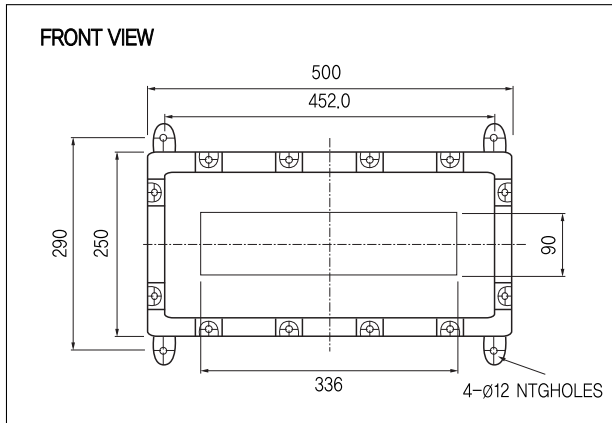

EXP Remote Display

Remote Display

>Model EXP900

Explosion Proof : EX IIB + H₂T₆

>DIMENSIONS

unit:mm

>Large Display Series DA-MR900 Series

- High brightness FND
- Easy to check the weight from far distance
- Wall mounting type
- Uniform brightness and Wide angle viewing

DA-MR300

DA-MR330

DA-MR940

DA-MR960

>SPECIFICATIONS

Model	MR900	MR930	MR940	MR960
Digits	5 DIGIT (99999)			
Size of digit(mm)	33(W) X 75(H)	43(W) X 76(H)	60(W) X 100(H)	87(W) X 150(H)
Size(inch)	2.3	3	4	6
Display	7 Segment high brightness FND			
Interface	RS-232C & CURRENT LOOP			
Dimensions	360(W) X 150(D) X 120(H)	500(W) X 155(D) X 155(H)	700(W) X 210(D) X 180(H)	850(W) X 205(D) X 205(H)
Weight(kg)	About 3.6	About 5.3	About 7.5	About 15.2
Power	AC 85 ~ 264V	AC 85 ~ 264V	AC 85 ~ 264V	AC 110 ~ 220V