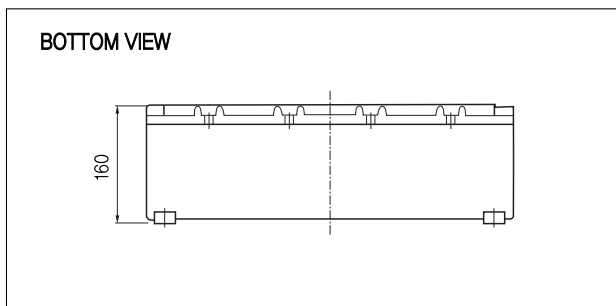

EXP Remote Display

Remote Display

>Model EXP900

Explosion Proof : EX IIB + H₂T₆

>DIMENSIONS

unit:mm

>Large Display Series

- High brightness FND
- Easy to check the weight from far distance
- Wall mounting type
- Uniform brightness and Wide angle viewing

MR900

MR930

MR940

>SPECIFICATIONS

Model	MR900	MR930	MR940	MR960
Digits	5 DIGIT (99999)			
Size of digit(mm)	33(W) X 75(H)	43(W) X 76(H)	60(W) X 100(H)	87(W) X 150(H)
Size(inch)	2.3	3	4	6
Display	7 Segment high brightness FND			
Interface	RS-232C & CURRENT LOOP			
Dimensions	360(W) X 150(D) X 120(H)	500(W) X 155(D) X 155(H)	700(W) X 210(D) X 180(H)	850(W) X 205(D) X 205(H)
Weight(kg)	About 3.6	About 5.3	About 7.5	About 15.2
Power	AC 85 ~ 264V	AC 85 ~ 264V	AC 85 ~ 264V	AC 110 ~ 220V