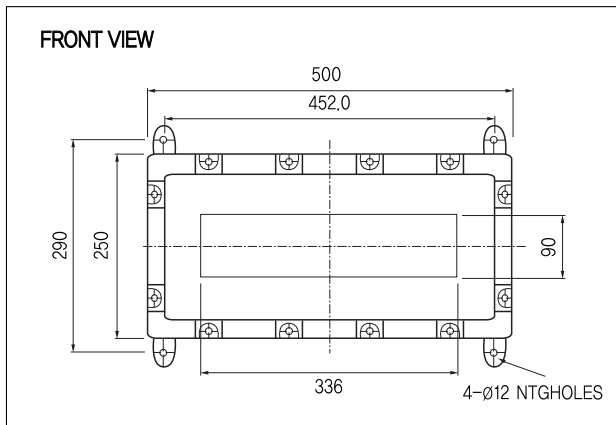

EXP Remote Display

Remote Display

>Model EXP900

Explosion Proof : EX IIB + H₂T₆

>DIMENSIONS

unit:mm

>Large Display Series

- High brightness FND
- Easy to check the weight from far distance
- Wall mounting type
- Uniform brightness and Wide angle viewing

MR900

MR930

MR940

>SPECIFICATIONS

Model	MR900	MR930	MR940	MR960
Digits	5 DIGIT (99999)			
Size of digit(mm)	33(W) X 75(H)	43(W) X 76(H)	60(W) X 100(H)	87(W) X 150(H)
Size(inch)	2.3	3	4	6
Display	7 Segment high brightness FND			
Interface	RS-232C & CURRENT LOOP			
Dimensions	360(W) X 150(D) X 120(H)	500(W) X 155(D) X 155(H)	700(W) X 210(D) X 180(H)	850(W) X 205(D) X 205(H)
Weight(kg)	About 3.6	About 5.3	About 7.5	About 15.2
Power	AC 85 ~ 264V	AC 85 ~ 264V	AC 85 ~ 264V	AC 110 ~ 220V