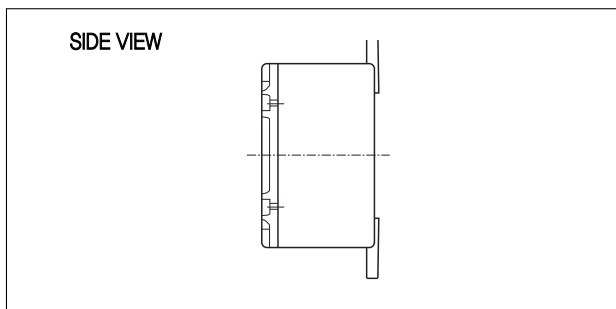

EXP Remote Display

Remote Display

>Model EXP900

Explosion Proof : EX IIB + H₂T₆

>DIMENSIONS

unit:mm

>Large Display Series

- High brightness FND
- Easy to check the weight from far distance
- Wall mounting type
- Uniform brightness and Wide angle viewing

MR900

MR930

MR940

>SPECIFICATIONS

Model	MR900	MR930	MR940	MR960
Digits	5 DIGIT (99999)			
Size of digit(mm)	33(W) X 75(H)	43(W) X 76(H)	60(W) X 100(H)	87(W) X 150(H)
Size(inch)	2.3	3	4	6
Display	7 Segment high brightness FND			
Interface	RS-232C & CURRENT LOOP			
Dimensions	360(W) X 150(D) X 120(H)	500(W) X 155(D) X 155(H)	700(W) X 210(D) X 180(H)	850(W) X 205(D) X 205(H)
Weight(kg)	About 3.6	About 5.3	About 7.5	About 15.2
Power	AC 85 ~ 264V	AC 85 ~ 264V	AC 85 ~ 264V	AC 110 ~ 220V